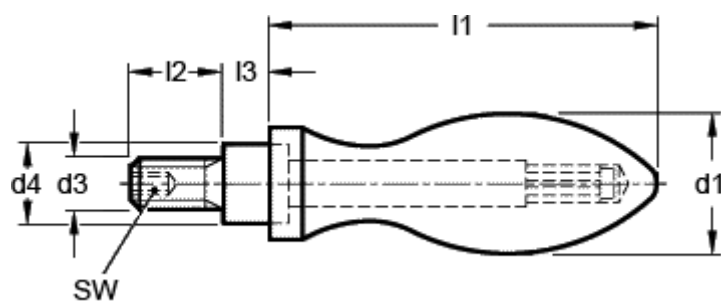

Article number: 20110032

Description: E+G Revolving handle  
DIN 98-ST-36-E

## Measures

---

d1	= 36
d3	= M16
d4 h13	= 22
l1 approx.	= 106
l2	= 26
l3	= 11.0
SW	= 8